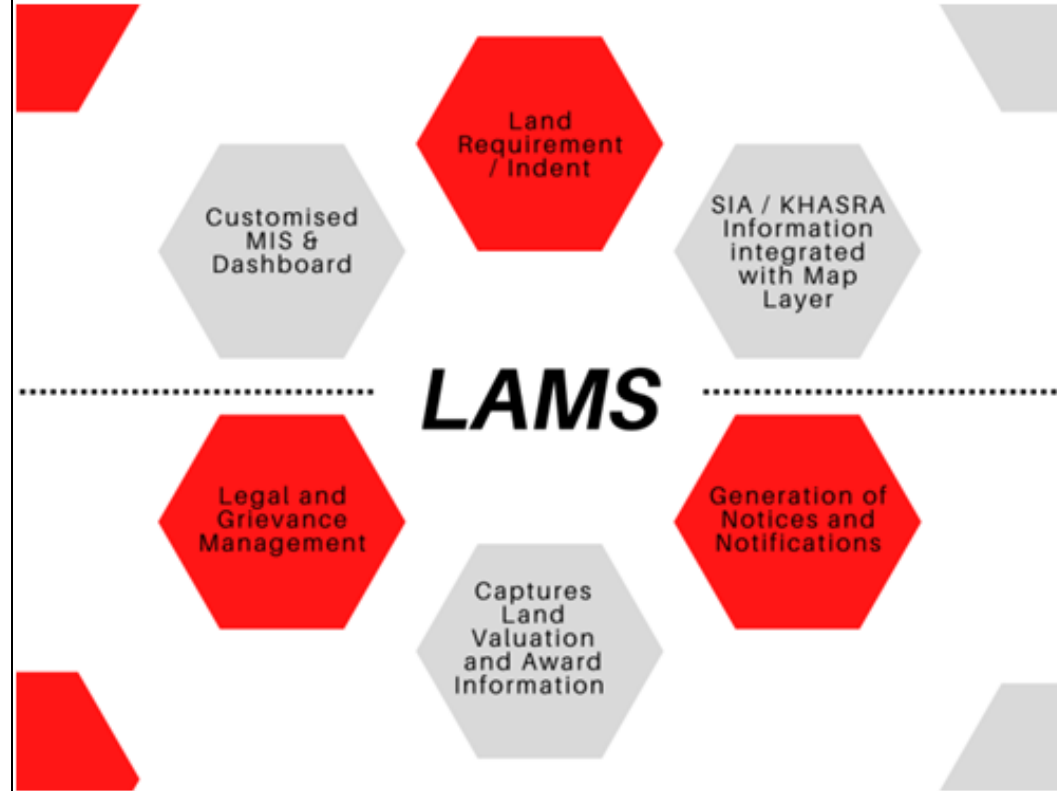

LAND ACQUISITION

LAMS

Land Acquisition Management System (LAMS) is a web and mobile based application developed by Simpro to manage complete life cycle of Land Acquisition and R&R process. It also manages the database of Project Affected Person / Families and consolidates all information into one window to manage and monitor.

LAQ and R&R
Process monitoring

Owner and Family
Details

Asset
Valuation

Map
Visualisation

Legal & Grievance
Management

Customized MIS
and Dashboard

FEATURES OF THE APPLICATION

- TRACKS PROGRESS OF PRIVATE LAND, GOVT. LAND AND FOREST LAND ACQUISITION PROCESS FLOW.
- MANAGEMENT OF DIRECT PURCHASED LAND DOCUMENTS AND RECORDS
- CAPTURING PROJECT & SURVEY INFORMATION
- CAPTURES ENTITLEMENTS TO BE PAID
- KEEP RECORDS OF PAP/PAF FAMILY MATRIX AND THEIR SOCIAL STATUS
- ISSUE/ALLOTMENT OF ID CARDS TO PAPS
- GENERATES NOTIFICATIONS AND NOTICES
- GENERATES AND STORES VARIOUS VALUATIONS SHEETS AND AWARD INFORMATION
- CAPTURES COMPENSATION PAYMENT INFORMATION
- CAPTURES & TRACK DISPUTES, ENCROACHMENT, ENCUMBRANCE ETC.,
- GRIEVANCE REDRESSAL & PAYMENT

HIGHLIGHTS OF LAMS

- WEB BASED APPLICATION CAN BE ACCESSED SIMULTANEOUSLY FROM MULTIPLE LOCATIONS
- CADASTRAL MAP REPRESENTATION
- CAPTURES FIELD SURVEY INFORMATION (SIA) AND MEASUREMENTS THROUGH MOBILE APP
- E-MAIL AND SMS NOTIFICATION ALERTS
- CENTRAL REPOSITORY OF LAQ INFORMATION FOR EASY RETRIEVAL
- APPLICATION IS BI-LINGUAL (ENGLISH & LOCAL LANGUAGE)
- CUSTOMIZED MIS & DASHBOARD